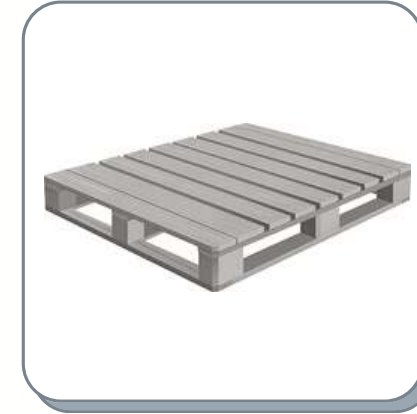

Ürün Ağırlığı
Product Weight
Вес товаров
وزن المنتج

500 pcs.
(120x100)

Maks. Palet Kapasitesi
Max. Pallet Capacity
Максимальная вместимость поддона
قدرة البليت القصوى