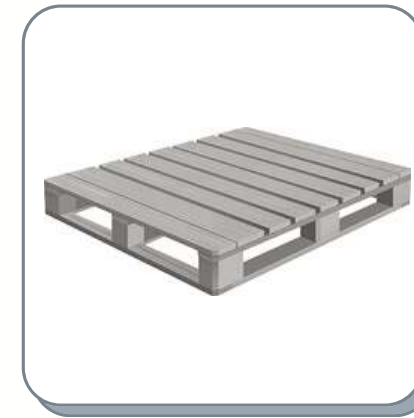

Ürün Ağırlığı
Product Weight
Вес товаров
وزن المنتج

250 pcs.
(120x100)

Maks. Palet Kapasitesi
Max. Pallet Capacity
Максимальная вместимость поддона
قدرة البليت القصوى