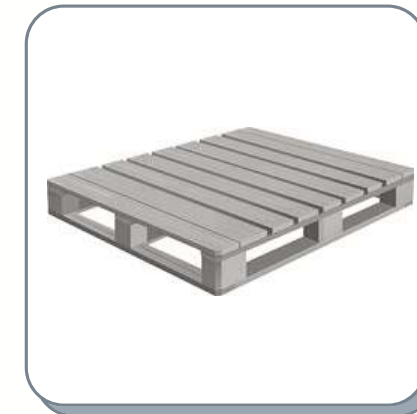

Ürün Ağırlığı
Product Weight
Вес товаров
وزن المنتج

300 pcs.
(120x100)

Maks. Palet Kapasitesi
Max. Pallet Capacity
Максимальная вместимость поддона
قدرة البليت القصوى