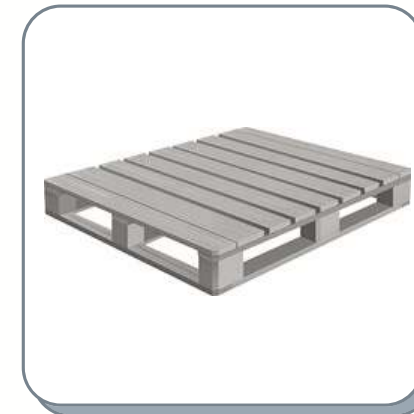

Ürün Ağırlığı
Product Weight
Вес товаров
وزن المنتج

**400 pcs.
(120x100)**

Maks. Palet Kapasitesi
Max. Pallet Capacity
Максимальная вместимость поддона
قدرة البليت القصوى