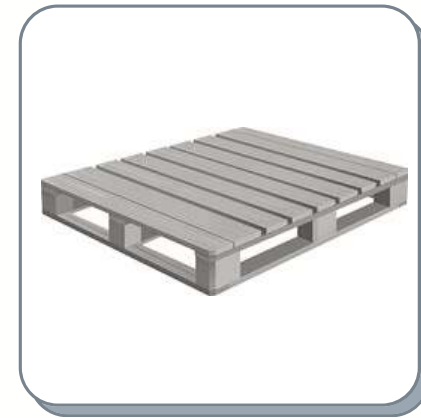

Ürün Ağırlığı
Product Weight
Вес товаров
وزن المنتج

**200 pcs.
(120x100)**

Maks. Palet Kapasitesi
Max. Pallet Capacity
Максимальная вместимость поддона
قدرة البليت القصوى