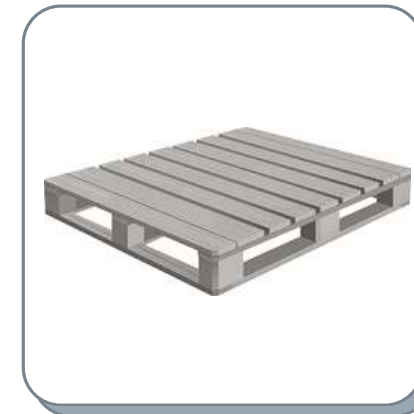

Ürün Ağırlığı
Product Weight
Вес товаров
وزن المنتج

**300 pcs.
(120x100)**

Maks. Palet Kapasitesi
Max. Pallet Capacity
Максимальная вместимость поддона
قدرة البليت القصوى