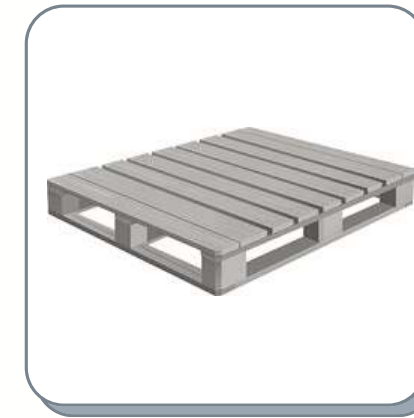

Ürün Ağırlığı
Product Weight
Вес товаров
وزن المنتج

**150 pcs.
(120x100)**

Maks. Palet Kapasitesi
Max. Pallet Capacity
Максимальная вместимость поддона
قدرة البليت القصوى