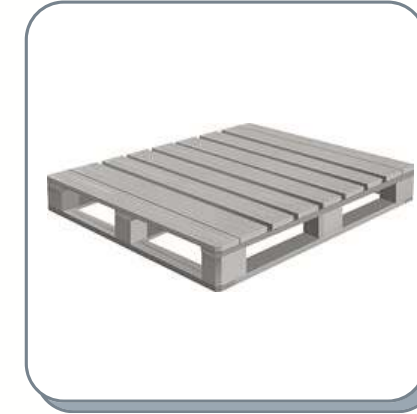

Ürün Ağırlığı
Product Weight
Вес товаров
وزن المنتج

250 pcs.
(120x100)

Maks. Palet Kapasitesi
Max. Pallet Capacity
Максимальная вместимость поддона
قدرة البليت القصوى